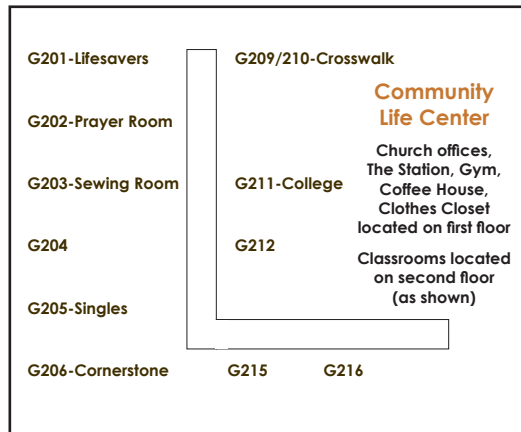

Map of the White Station Campus

Colonial Road

North Parking Lot

South Parking Lot