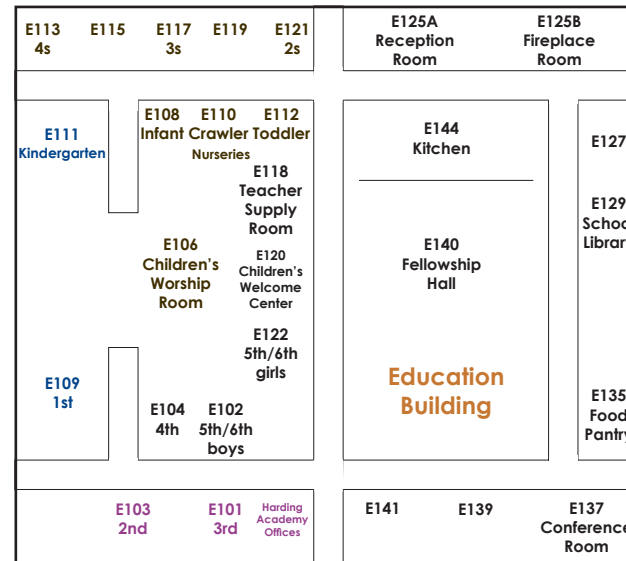

Map of the White Station Campus

Colonial Road

North Parking Lot

South Parking Lot